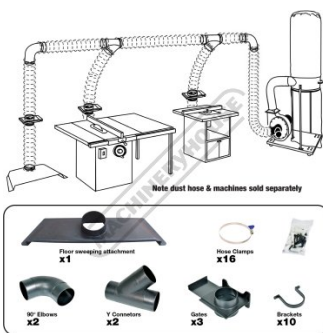

Description

This Ø100mm wall mounted dust extraction accessory kit is the ideal solution to getting your dust collection hose off the floor.

All range of components are included to connect up to 2 machines to a dust extractor. Ø100mm hose is sold separately or simply reuse your own!

Includes

- 2 x 100mm 90° elbows
- 2 x 100mm "Y" connectors
- 3 x 100mm wall mount blast gates
- 1 x Floor sweeping attachment
- 10 x Wall mounting brackets and mounting hardware
- 16 x Hose clamps to suit Ø100mm hose

Specific Features

Shown SetUp

1 x Floor Sweeping Attachment

2 x 90 Degree Elbows Top View

2 x Y Connectors Top View

Product Brochure For W3445

3 x Wall Mount Blast Gates Open 10 x Tube Hanging Brackets Top View 16 x Hose Clamps to Suit 100mm Hose Fixing Accessories