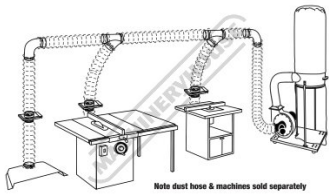

Includes

- 2 x 100mm 90° elbows
- 2 x 100mm "Y" connectors
- 3 x 100mm wall mount blast gates
- 1 x Floor sweeping attachment
- 10 x Wall mounting brackets and mounting hardware
- 16 x Hose clamps to suit Ø100mm hose

Specific Features

Shown SetUp

1 x Floor Sweeping Attachment

2 x 90 Degree Elbows Top View

2 x Y Connectors Top View

Product Brochure For W3445

3 x Wall Mount Blast Gates Open 10 x Tube Hanging Brackets Top View 16 x Hose Clamps to Suit 100mm Hose Fixing Accessories