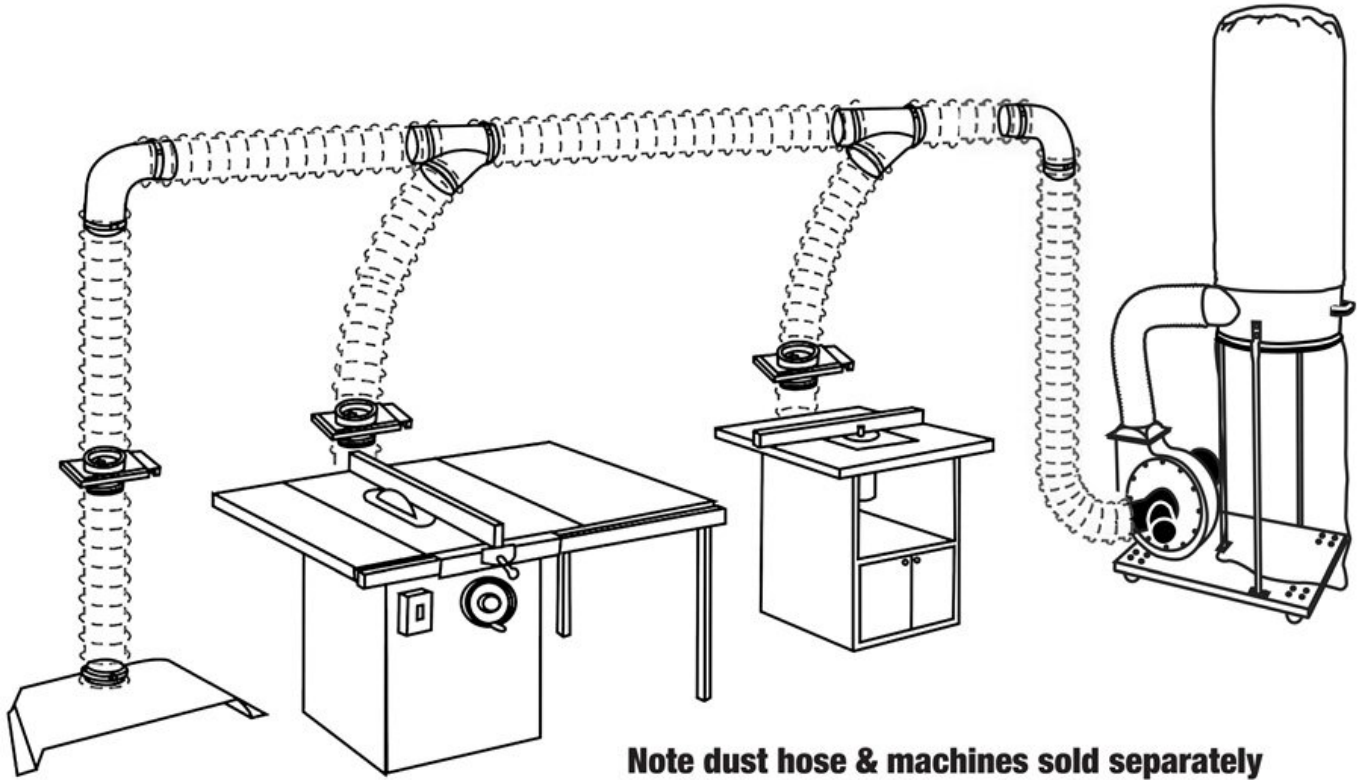

Product Brochure For W3445