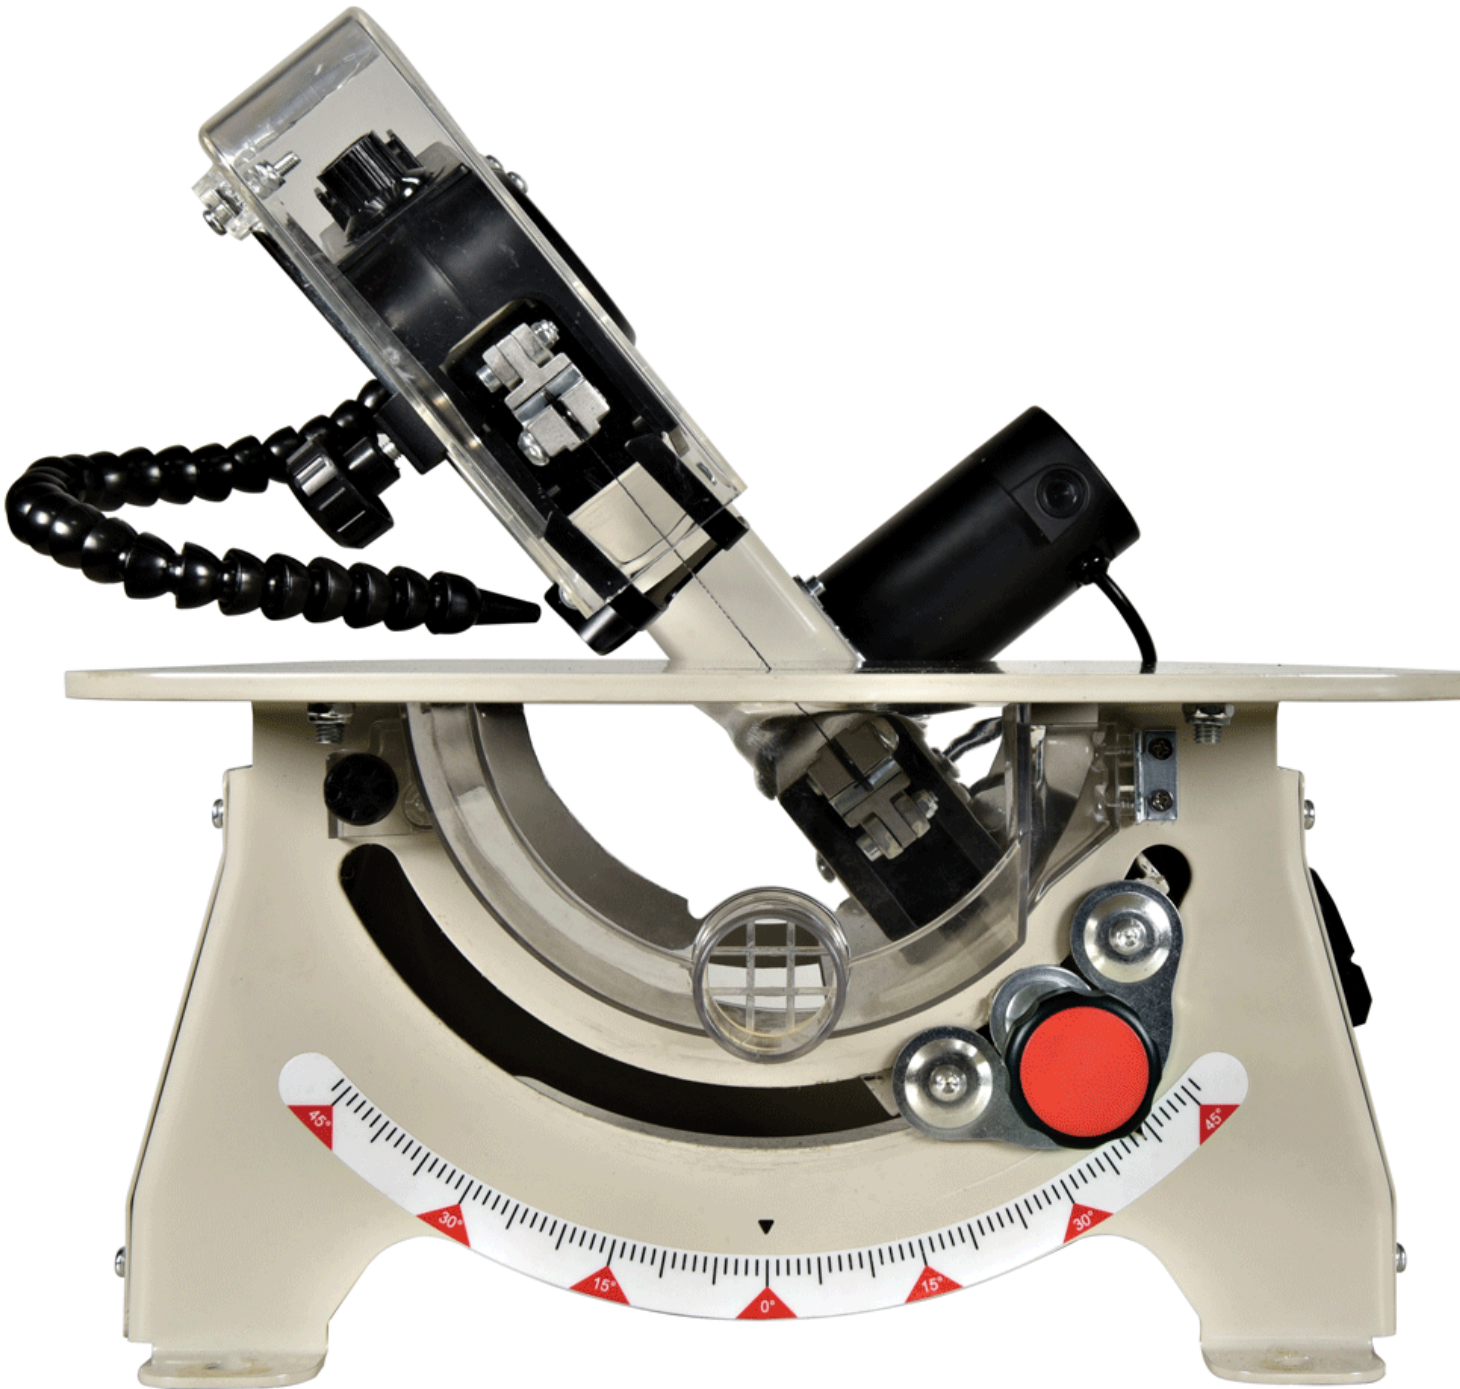

Product Brochure For W353