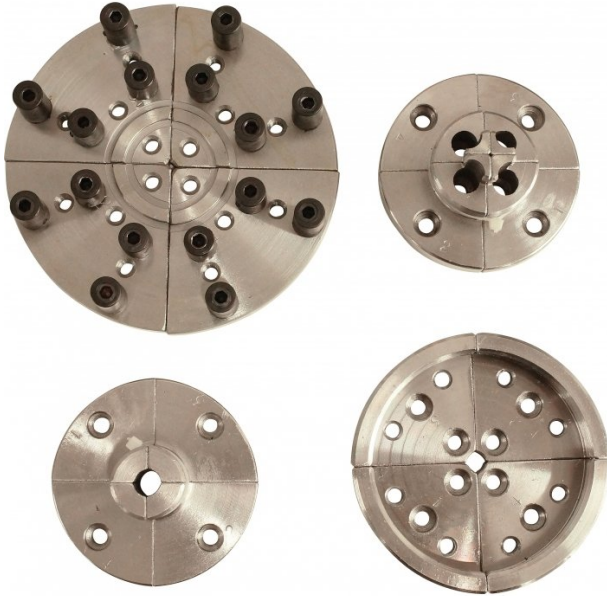

Product Brochure For W375

Scroll Chuck Accessory Kit - WSC-KIT

Suits WSC-100 Scroll Chuck

On Sale

Ex GST	Inc GST
\$120.00	\$132.00
\$104.55	\$115.00

ORDER CODE:	W375
MODEL:	~
Type:	Scroll Chuck Accessory Kit
No. of Piece:	~
Size:	Suits 100mm Scroll Chuck
Internal Thread:	~
External Thread:	~
Suits:	WSC-100 scroll chuck

Description

Suits 100mm scroll chuck (W370)

Features

- 1 x set of 88mm power grip jaws
- 1 x set of 72mm step jaws
- 1 x set of 25mm jaws
- 1 x set of 125mm bowl jaws
- 1 x Hex wrench
- Comes in a deluxe aluminium carry case

Product Brochure For W375

Specific Features

Set

Carry Case

Recommended Accessories

W370

Scroll Chuck -100mm