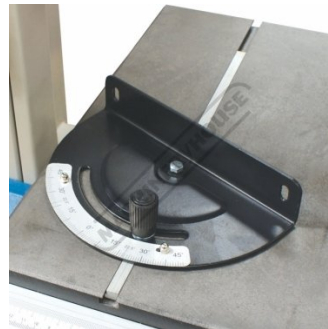

Product Brochure For W4202

Wood Band Saw - BP-305

305mm Throat Depth x 175mm Height Capacity

ORDER CODE:	W4202
MODEL:	BP-305
Wheel Diameter (Ø) (mm):	310
Throat Capacity (mm):	305
Height Capacity (mm):	175
Table Size (mm):	548 x 400
Frame Type:	Steel
Motor Power (kW / hp):	0.75 / 1
Voltage / Amperage (V / amp):	240 / 10
Blade Code (Suits):	W420A, W420B, W420F
Blade Size (L x W x T) (mm):	2240 x 12.5 x 0.65
Floor Space (W x D x H) (mm):	~
Nett Weight (kg):	75

Features

- Powerful 750W / 1hp 240V motor
- Safety magnetic switch with emergency stop
- Quick action blade tension system
- Micro-switch protection on hinged blade guard doors
- 2 x blade speeds via mechanical belt tension handwheel system
- Adjustable bearing blade guides
- Aluminium rip fence with quick action lock
- Large 548 x 400mm cast iron table
- Cast iron table tilts to 45°
- Large height capacity 175mm
- 100mm dust collector port
- Heavy duty adjustable aluminium fence
- Mitre guide & fence can be used on either side of blade

Includes

- Stand
- Mitre guide
- Heavy Duty Rip fence

Product Brochure For W4202

Specific Features

Cast Iron Table Tilts to 45 degrees

Safety Micro Switch on Doors

Blade Brush and Safety Guard Micro

Blade Guides

Sliding Rip Fence

Height Adjustment handle for Top Blade Guide

Mitre Guide

Bottom Blade Wheel

Safety Stop Switch

Top Blade Wheel

Blade Tension Adjustment

Quick Action Blade Tension System