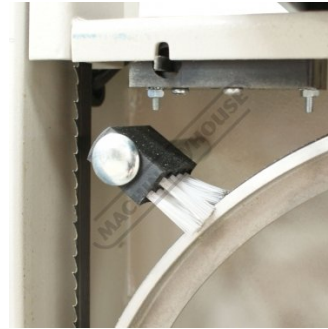

Features

- Powerful 750W / 1hp 240V motor
- Safety magnetic switch with emergency stop
- Quick action blade tension system
- Micro-switch protection on hinged blade guard doors
- 2 x blade speeds via mechanical belt tension handwheel system
- Adjustable bearing blade guides
- Aluminium rip fence with quick action lock
- Large 548 x 400mm cast iron table
- Cast iron table tilts to 45°
- Large height capacity 175mm
- 100mm dust collector port
- Heavy duty adjustable aluminium fence
- Mitre guide & fence can be used on either side of blade

Includes

- Stand
- Mitre guide
- Heavy Duty Rip fence

Product Brochure For W4202

Specific Features

Cast Iron Table Tilts to 45 degrees

Safety Micro Switch on Doors

Blade Brush and Safety Guard Micro

Blade Guides

Sliding Rip Fence

Height Adjustment handle for Top Blade Guide

Mitre Guide

Bottom Blade Wheel

Safety Stop Switch

Top Blade Wheel

Blade Tension Adjustment

Quick Action Blade Tension System