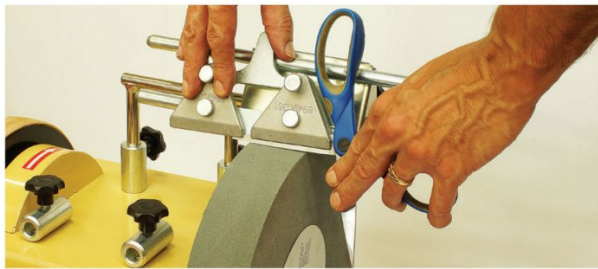

\$104.55

\$115.00

ORDER CODE:	W8615
Type:	Household Kit & JIG 40, 120, 160
Size (mm):	~

Description

HOUSE HOLD SHARPENING KIT
 German design & technology

Features

- Jig 40 is the perfect attachment for axes with a blade up to 170mm
- Jig 120 is designed for knives with blade length of 100 to 200mm
- Jig 160 is designed for scissors and hedge shears