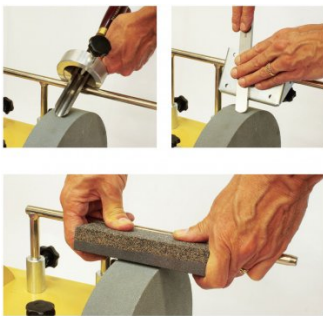

Recommended Accessories

W8625
Jig 55, 110 & Stone Grader
Wood Turners Sharpening Kit -
3 Piece Set