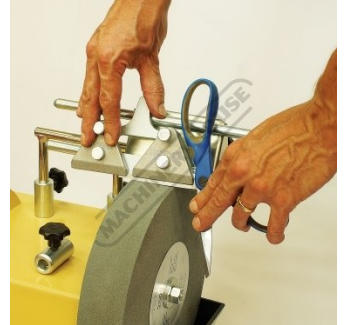

Optional Accessories

- Suits wetstone grinder TiGer 2000S (W859)
- Suits wetstone grinder TiGer 2500 (W868)

Product Brochure For W8615

Specific Features

Shown With Jig Numbers

Jig 40

Jig 120

Jig 160