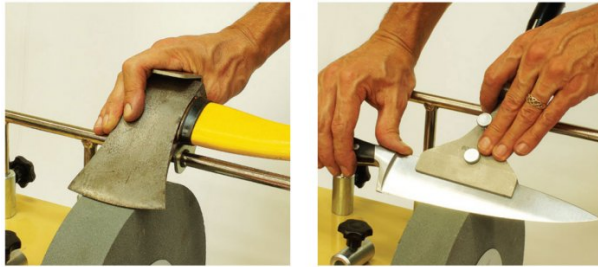

\$104.55

\$115.00

ORDER CODE:	W8615
Type:	Household Kit & JIG 40, 120, 160
Size (mm):	~

Description

HOUSE HOLD SHARPENING KIT
 German design & technology

Features

- Jig 40 is the perfect attachment for axes with a blade up to 170mm
- Jig 120 is designed for knives with blade length of 100 to 200mm
- Jig 160 is designed for scissors and hedge shears