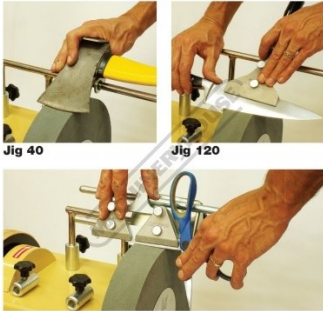

Product Brochure For W8615

Specific Features

Shown With Jig Numbers