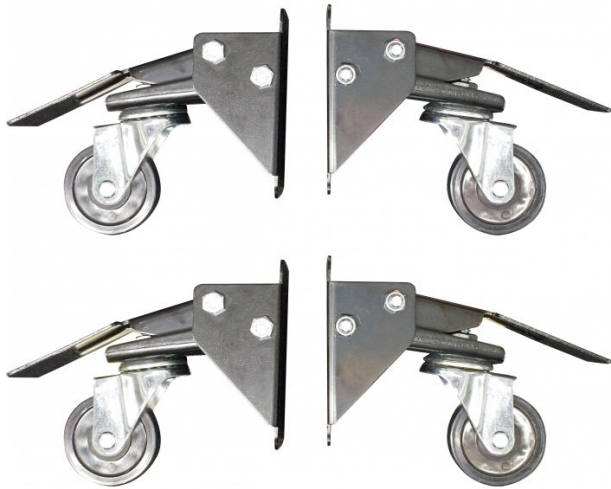

Product Brochure For W935

Caster Wheels - Side Mount - CW-63

Ø63mm Wheels

Foot Lock & Lift Release

On Sale

Ex GST
~~\$100.00~~
\$86.36

Inc GST
~~\$110.00~~
\$95.00

ORDER CODE:	W935
MODEL:	CW-63
Quantity of Wheels in Pack (No.):	4
Wheel Type:	Foot Lock & Lift Release
Wheel Diameter (mm):	Ø63
Wheel Width (mm):	25
Total Height to Top of Plate (mm):	~
Load Capacity per Wheel (kg):	63
Load Capacity per Set (kg):	252
Nett Weight (kg):	3.5

Description

Manufactured in Taiwan

These swivel caster wheels are designed to be mounted on the side of machines enabling you to quickly lift machine to manoeuvre with the foot lever (press to lift) or place back on machine feet (lift to lower).

Features

- Ø63mm Wheel made from a solid plastic
- 25mm wide wheel
- 4 x swivel wheels with foot lever lift
- 63kg each wheel capacity - totalling 252kg per set
- Mounting plate 75 x 120mm with 2 holes

Product Brochure For W935

Specific Features

Shown Mounted In Use

Wheel Unlocked

Swivel Wheel

Foot Lever Locked Top View

Foot Lever Unlocked Top View

Recommended Accessories