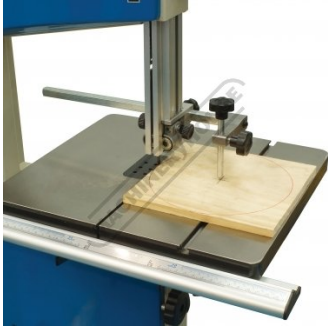

Product Brochure For W949

Specific Features

Shown On BP-255 Wood Bandsaw Circle Cutting Kit