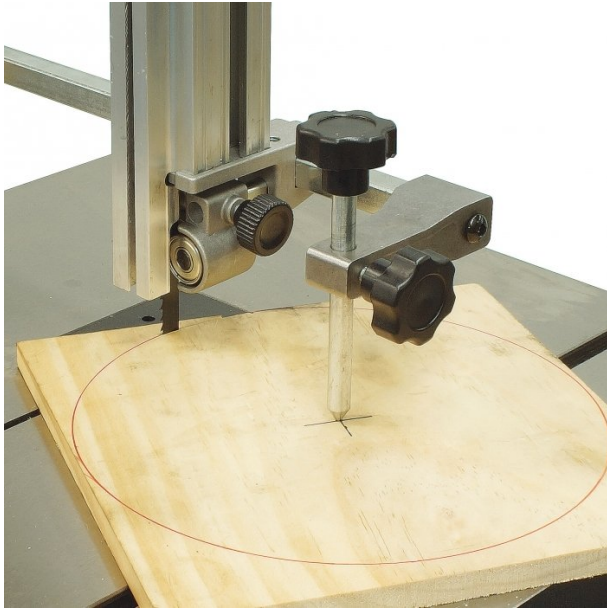

Product Brochure For W949

Circle Cutting Attachment - CCA-255

110 - 600mm Circle Capacity
 Suits BP-255 Band Saw

On Sale

Ex GST
~~\$40.00~~
\$35.45

Inc GST
~~\$44.00~~
\$39.00

ORDER CODE:	W949
MODEL:	CCA-255
Circle Capacity (min-max) (mm):	110 - 600mm
Suits Band Saw:	BP-255

Description

This attachment with your wood band saw makes cutting circles on timber boards very quick and accurate as shown.

Features

- Adjustable arm for different size circles
- Adjustable centre pin height
- Thumb lock screws