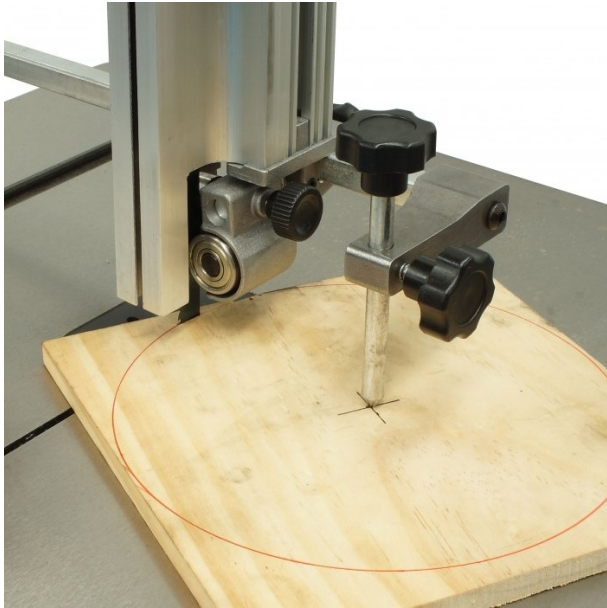

Product Brochure For W9492

Circle Cutting Attachment - CCA-310

110 - 730mm Circle Capacity
 Suits BP-310 Band Saw

On Sale

Ex GST	Inc GST
\$40.00	\$44.00
\$35.45	\$39.00

ORDER CODE:	W9492
MODEL:	CCA-310
Circle Capacity (min-max) (mm):	110 - 730mm
Suits Band Saw:	BP-310

Description

This attachment with your wood band saw makes cutting circles on timber boards very quick and accurate as shown.

Features

- Adjustable arm for different size circles
- Adjustable centre pin height
- Thumb lock screws

Product Brochure For W9492

Specific Features

Watch Video Web Image

Shown On BP 310 Wood Bandsaw

Circle Cutting Attachment

Recommended Accessories

W952

Wood Band Saw