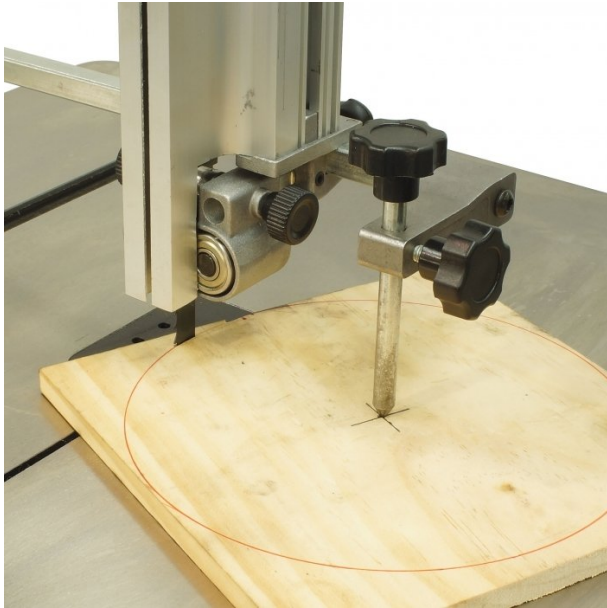

## Circle Cutting Attachment - CCA-360

110 - 800mm Circle Capacity  
 Suits BP-360 Band Saw

**On Sale**

Ex GST  
~~\$40.00~~  
**\$35.45**

Inc GST  
~~\$44.00~~  
**\$39.00**

ORDER CODE:	W9495
MODEL:	CCA-360
Circle Capacity (min-max) (mm):	110 - 800mm
Suits Band Saw:	BP-360

### Description

This attachment with your wood band saw makes cutting circles on timber boards very quick and accurate as shown.

### Features

- Adjustable arm for different size circles
- Adjustable centre pin height
- Thumb lock screws

Product Brochure For W9495

---

**Specific Features**

Shown On BP 310 Wood Bandsaw Circle Cutting Attachment