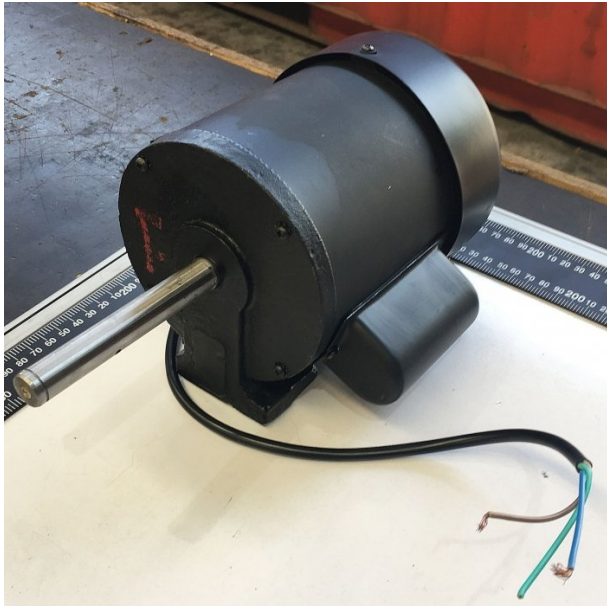

Product Brochure For WA033A

**MOTOR 1HP 240V - #11**

16mm SHAFT  
 Suits: WL-18

**Ex GST**                      **Inc GST**  
**\$218.18**                      **\$240.00**

ORDER CODE:	WA033A
MODEL:	~
Motor Power (kW / hp):	750W
Speed (rpm):	1400
Shaft Diameter (mm):	16
Reversible Motor (Yes / No):	~
Fan Cooled (Yes / No):	Yes
Voltage (V):	240
Amps Required:	5
Input Power Supply Connection:	~

**Description**

MOTOR TO SUIT WOOD LATHE WL-18 (W382)

Shaft needs a 4mm key for connection

**Optional Accessories**

- Replacement Capacitor - EC010