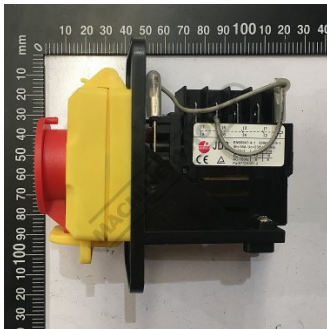

Product Brochure For WG036

SWITCH ON/OFF KEDU JD3 - #36

240V NON-BRAKE MACH

Suits: BP-430

Ex GST
\$74.55

Inc GST
\$82.00

ORDER CODE:

WG036

Specific Features

Side View

Rear View