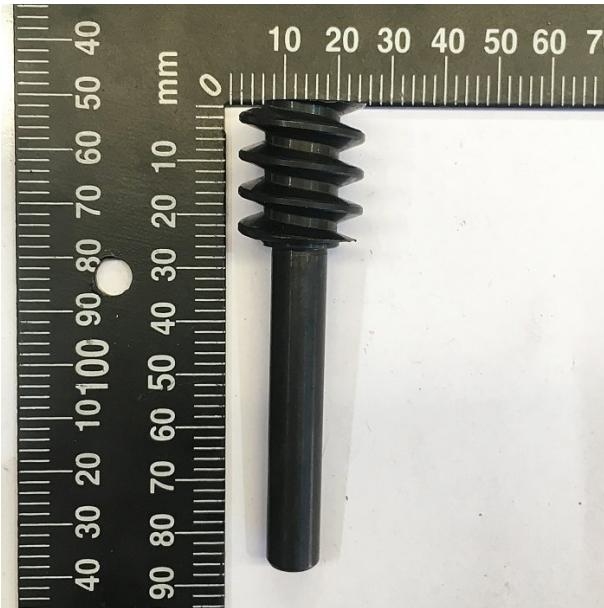

Product Brochure For WG165

135033 WORM SHAFT - #165

Suits: BP-430

Specific Features

Top View