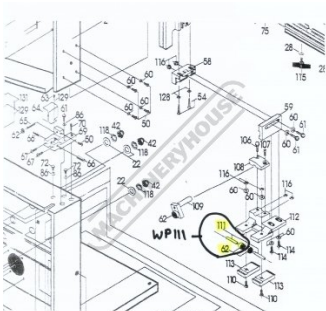

Product Brochure For WP111

UPPER GUIDE SIDES, OLD - #62+111

Suits: BP-16A

Ex GST
 \$30.00

Inc GST
 \$33.00

Specific Features

WP111 UPPER GDE (SIDES OLD) 111 62