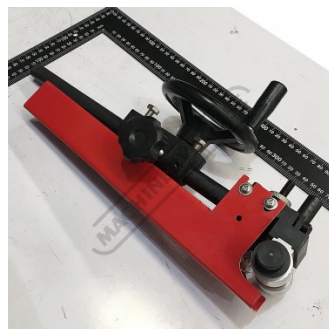

Product Brochure For WP910

TOP GUIDE ASSY COMPLETE - #

Suits: BP-16A

Specific Features

Side View

Rear View